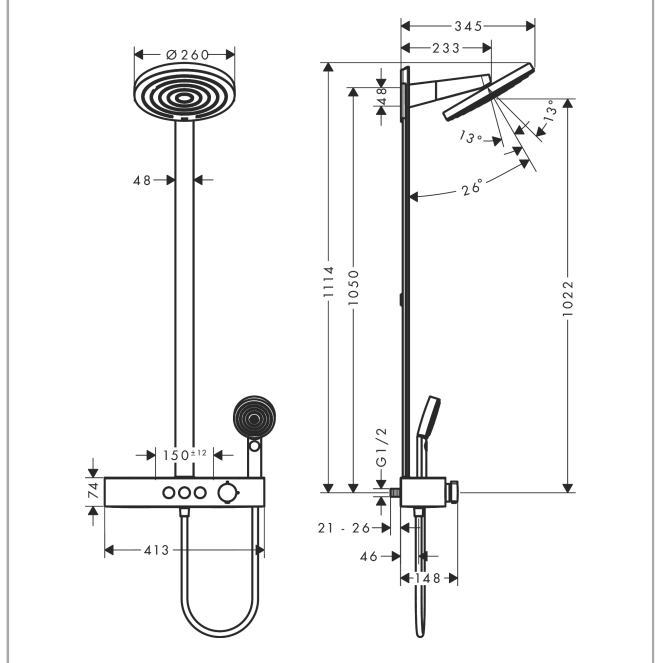

Pulsify S

Showerpipe 260 2jet with ShowerTablet Select 400

Finish: **Brushed Bronze** Article Number: **24240140**

Description

product features

- consists of: overhead shower, hand shower, shower thermostat, shower bar, shower hose
- overhead shower Pulsify 260 2jet
- shower head size overhead shower: 260 mm
- spray type overhead shower: PowderRain, Intense PowderRain
- spray disc surface: graphite
- Fast Drain empties the overhead shower from an angle of 10°
- removable shower head
- shelf made of plastic
- surface shelf: graphite
- spray type hand shower: PowderRain, IntenseRain, Massage spray
- maximum flow rate for Showerpipe at 3 bar: 12,9 l/min
- minimum flow pressure: 1,3 bar
- ball-joint: overhead shower inclinable by 13-39°
- pipe can be shortened in height
- bar width: 48 mm
- shower arm length overhead shower: 233 mm
- CoolContact thermostat: Prevents the housing from heating up, making showering even safer
- thermostat ShowerTablet Select 400
- simultaneous utilization of 3 functions
- suitable for continuous flow water heaters
- mounting type: exposed installation
- connection thread G ½
- centre distance 150 ± 12 mm
- intrinsically safe against backflow
- Thermostat is delivered with buttons hand shower, PowderRain, Intense PowderRain
- water flow control with stop function
- 2 functions

Technology

Design awards

reddot winner 2021

Pulsify S
Showerpipe 260 2jet with ShowerTablet Select 400
 Finish: **Brushed Bronze** Article Number: **24240140**

Product image

Scale drawing

Flowchart

Pulsify S
Showerpipe 260 2jet with ShowerTablet Select 400
 Finish: **Brushed Bronze** Article Number: **24240140**