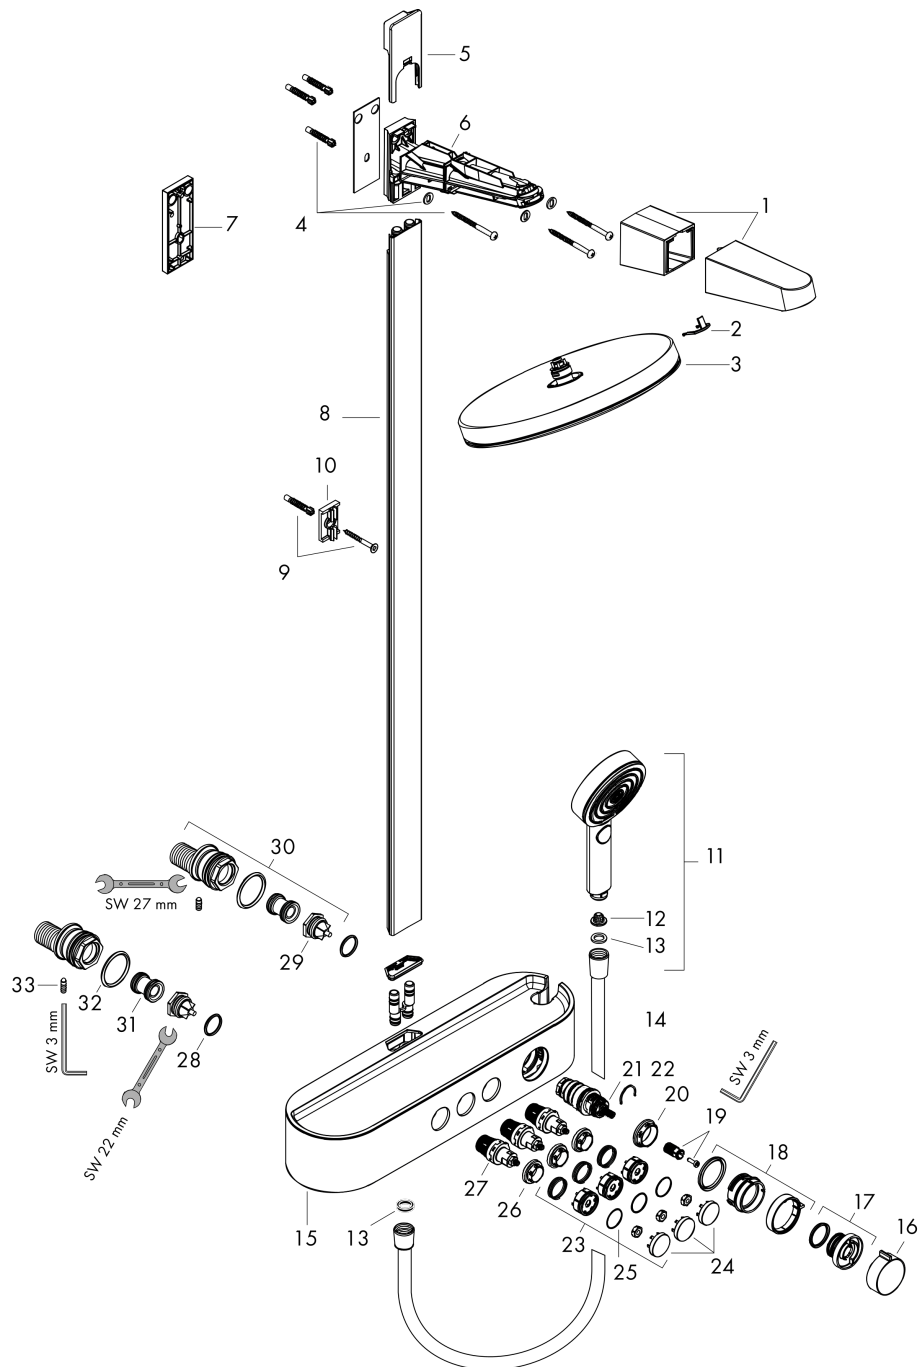

Pulsify S
Showerpipe 260 2jet with ShowerTablet Select 400
Finish: **Brushed Bronze** Article Number: **24240140**

Exploded Drawing

Year of production: >01/23

Pulsify S
Showerpipe 260 2jet with ShowerTablet Select 400
Finish: **Brushed Bronze** Article Number: **24240140**

Spare part list

Year of production: >01/23

Pos.	Description	Article Number	PC	PU
1	cover	94519140	58	1
2	cramp	94521000	1	1
3	head shower	94520140	69	1
4	mounting set	98716000	5	1
5	cover	94518140	54	1
6	shower arm cpl.	87566000	12	1
7	tile-matching-disk 7 mm	94517000	11	1
8	pipe with cover (935 mm)	94515140	69	1
9	mounting set	40916000	2	1
10	support element	94516000	3	1
11	handshower	24110140	98	1
12	filter	92672000	2	1
13	seal	98058000	1	1
14	shower hose Isiflex'B 1,60 m	28276140	98	1
15	Thermostat	87856140	72	1
16	handle	94403140	59	1
17	safety set	94404000	9	1
18	handle	94405140	57	1
19	handle fixing set	92136000	6	1
20	nut	98913000	6	1
21	thermostat cartridge	98282000	14	1
22	cartridge for exchanged connections	92373000	18	1
23	spring with sleeve	92340000	4	1
24	set of symbols	98367000	10	1
25	O-ring 20x1	98140000	1	1
26	nut	98368000	4	1
27	shut off unit	95758000	14	1
28	O-ring 17x2	98199000	1	1
29	non return valve (pressure-resistant up to 2 MPa)	95773000	8	1
30	set of S-unions	95772000	13	1
31	noise reduction	96429000	2	1
32	O-ring 29x3	98371000	2	1
33	hollow set screw M6x16 including o-ring 29x3	98372000	3	1