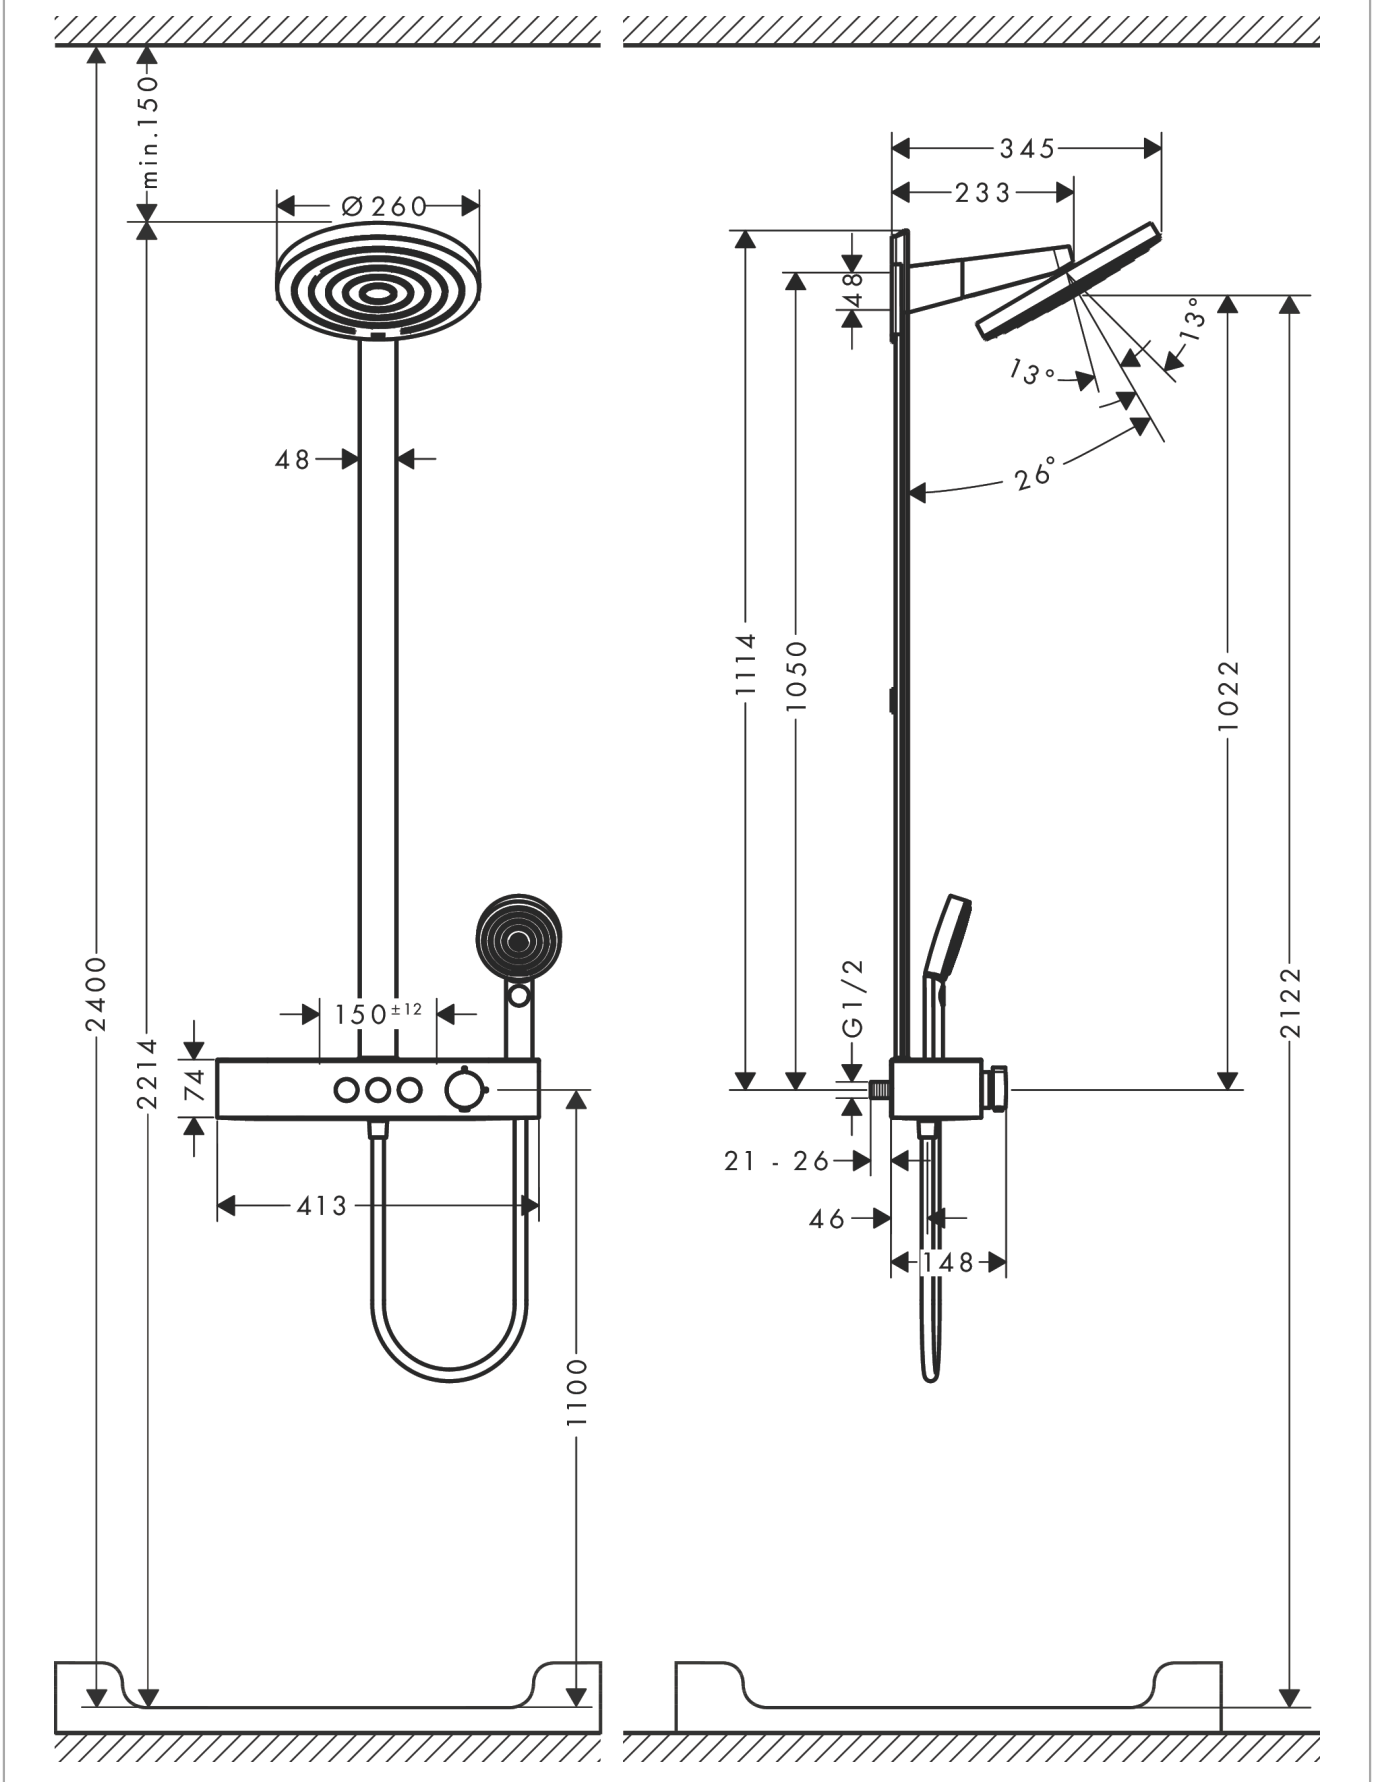

Pulsify S
Showerpipe 260 2jet with ShowerTablet Select 400
Finish: **Brushed Bronze** Article Number: **24240140**

Installation examples