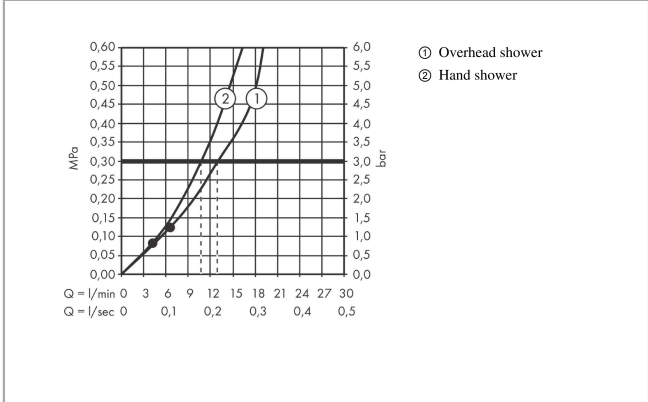

Pulsify S

Showerpipe 260 2jet with ShowerTablet Select 400

Finish: **Brushed Bronze** Article Number: **24240140**

Description

product features

- consists of: overhead shower, hand shower, shower thermostat, shower bar, shower hose
- overhead shower Pulsify 260 2jet
- shower head size overhead shower: 260 mm
- spray type overhead shower: PowderRain, Intense PowderRain
- spray disc surface: graphite
- Fast Drain empties the overhead shower from an angle of 10°
- removable shower head
- shelf made of plastic
- surface shelf: graphite
- spray type hand shower: PowderRain, IntenseRain, Massage spray
- maximum flow rate for Showerpipe at 3 bar: 12,9 l/min
- minimum flow pressure: 1,3 bar
- ball-joint: overhead shower inclinable by 13-39°
- pipe can be shortened in height
- bar width: 48 mm
- shower arm length overhead shower: 233 mm
- CoolContact thermostat: Prevents the housing from heating up, making showering even safer
- thermostat ShowerTablet Select 400
- simultaneous utilization of 3 functions
- suitable for continuous flow water heaters
- mounting type: exposed installation
- connection thread G ½
- centre distance 150 ± 12 mm
- intrinsically safe against backflow
- Thermostat is delivered with buttons hand shower, PowderRain, Intense PowderRain
- water flow control with stop function
- 2 functions

Technology

Design awards

reddot winner 2021

Pulsify S
Showerpipe 260 2jet with ShowerTablet Select 400
 Finish: **Brushed Bronze** Article Number: **24240140**

Product image

Scale drawing

Flowchart

Pulsify S
Showerpipe 260 2jet with ShowerTablet Select 400
 Finish: **Brushed Bronze** Article Number: **24240140**